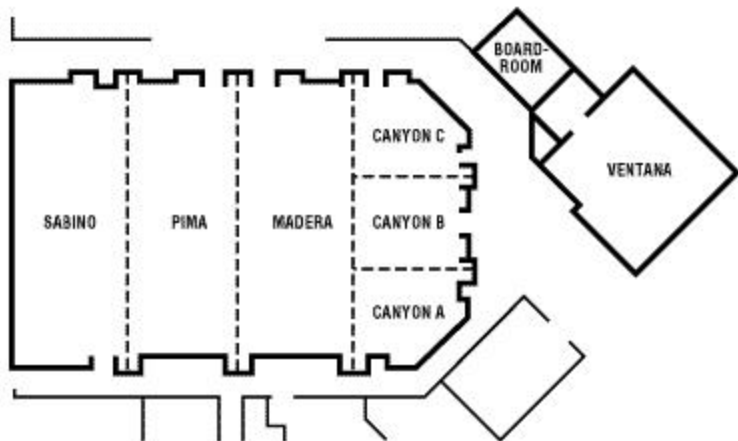

Floor Plans

Tucson Marriott University Park

880 E Second Street

Tucson, Arizona 85719 USA

Phone: 1-520-792-4100

Fax: 1-520-882-4100

SECOND FLOOR